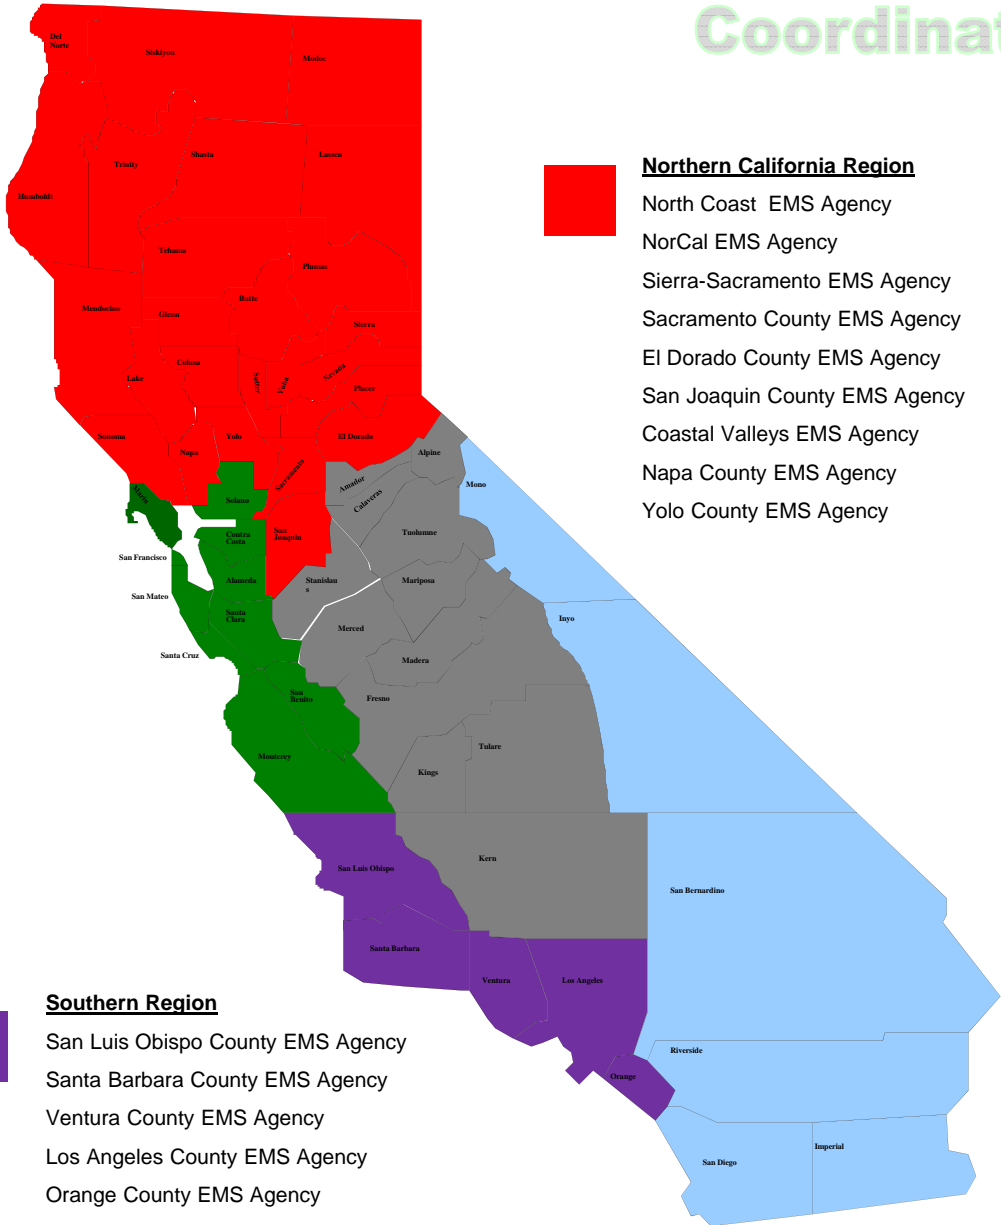

Regional Trauma Coordinating Committees

Northern California Region

- North Coast EMS Agency
- NorCal EMS Agency
- Sierra-Sacramento EMS Agency
- Sacramento County EMS Agency
- El Dorado County EMS Agency
- San Joaquin County EMS Agency
- Coastal Valleys EMS Agency
- Napa County EMS Agency
- Yolo County EMS Agency

South Eastern California Region

- Inland Counties EMS Agency
- Riverside County EMS Agency
- San Diego County EMS Agency
- Imperial County EMS Agency

Bay Area Region

- Solano County EMS Agency
- Contra Costa County EMS Agency
- San Francisco County EMS Agency
- San Mateo County EMS Agency
- Alameda County EMS Agency
- Santa Clara County EMS Agency
- Santa Cruz County EMS Agency
- San Benito County EMS Agency
- Monterey County EMS Agency
- Marin County EMS Agency

Southern Region

- San Luis Obispo County EMS Agency
- Santa Barbara County EMS Agency
- Ventura County EMS Agency
- Los Angeles County EMS Agency
- Orange County EMS Agency

Central California Region

- Central California EMS Agency
- Mountain Valley EMS Agency
- Tuolumne County EMS Agency
- Merced County EMS Agency
- Kern County EMS Agency